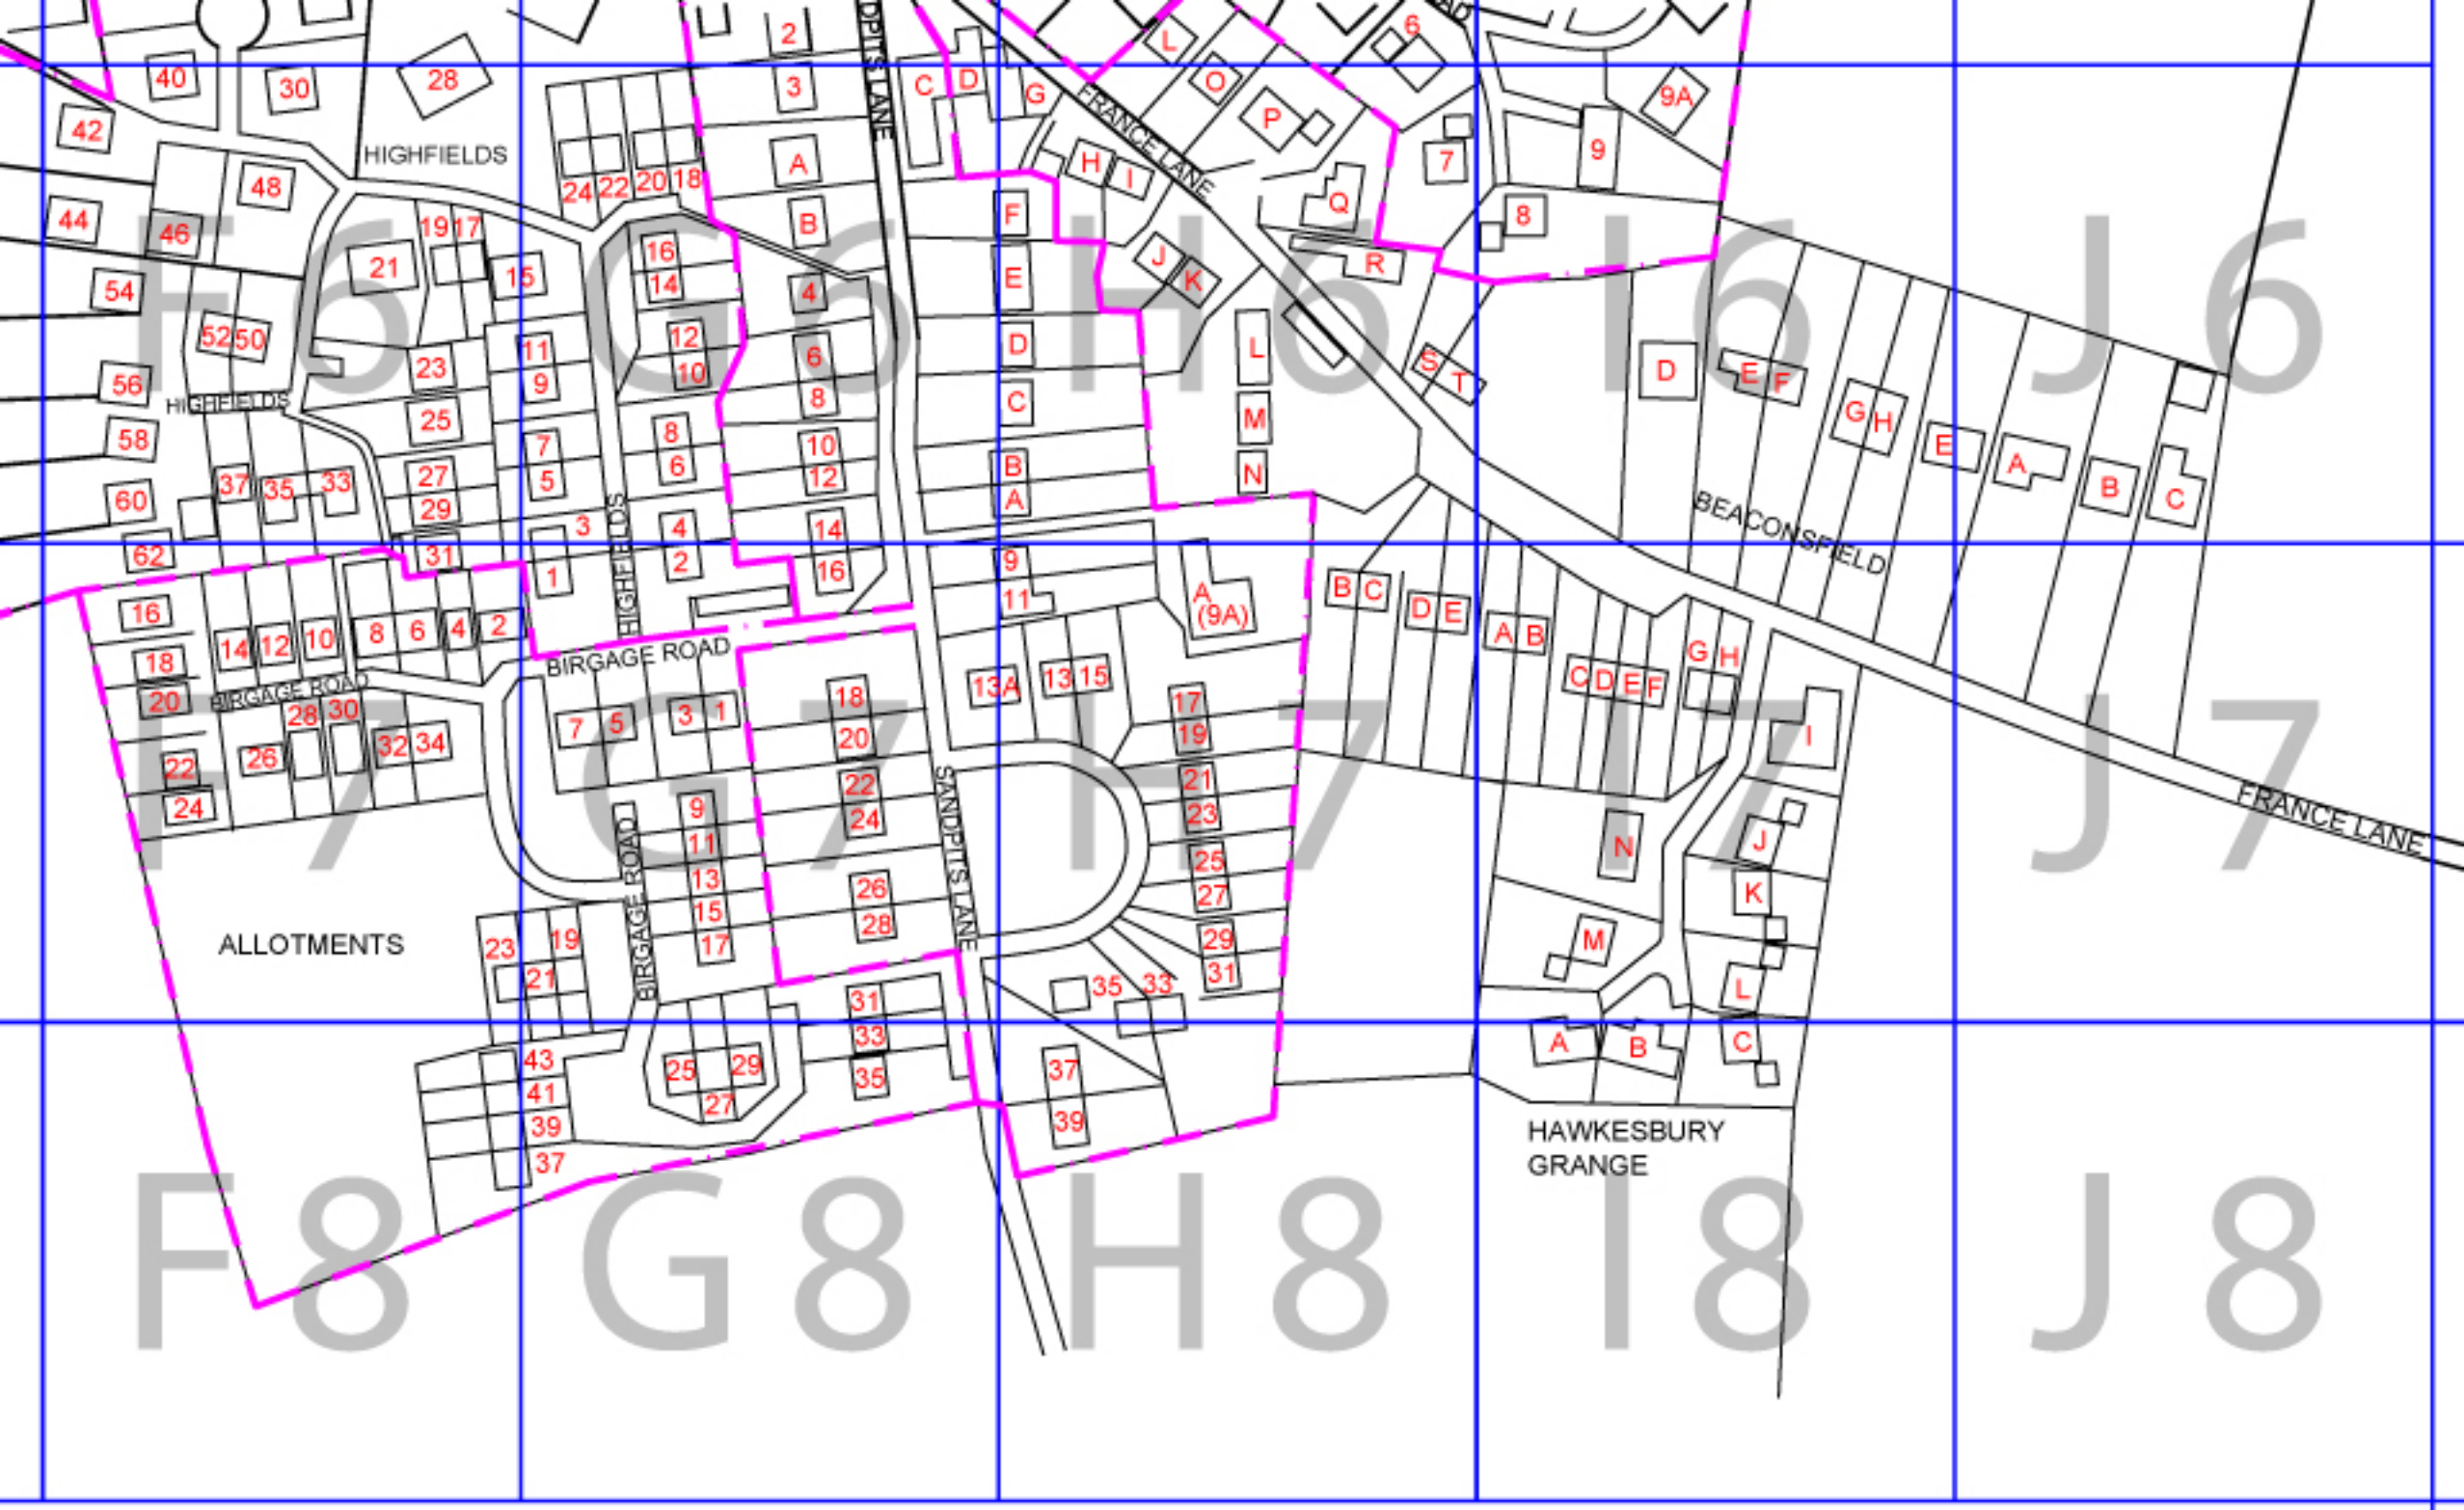

HIGH STREET

THE PLAIN

MAYPOLE CLOSE

HUNTERS MEAD

SANPITTS

THE ROW

**AN
A - Z
OF
HAWKESBURY UPTON
SOUTH GLOUCESTERSHIRE**